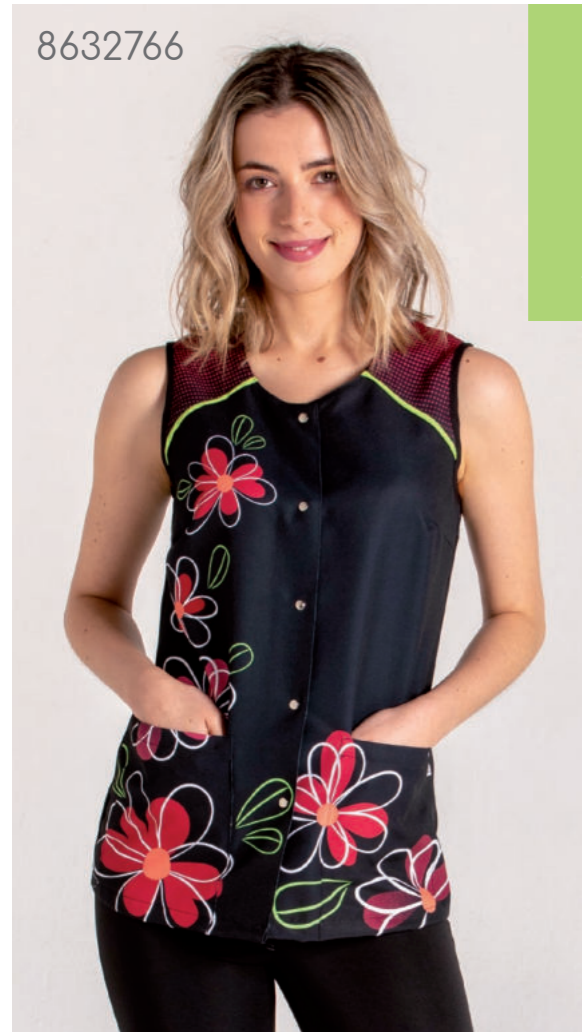

8136725

**8136**

Pichi hebilla Animal print  
725 Negro/Black  
100% Pol./Poly.  
Largo/length: 75 cm  
Talla/Size: SP/XG

**8639**

Chaqueta Hello  
725 Negro/Black  
100% Pol./Poly.  
Largo/length: 67 cm  
Talla/Size: SP/XG

8639725

8602725

**8602**

Casaca Animal print  
725 Negro/Black  
100% Pol./Poly.  
Largo/length: 73 cm  
Talla/Size: SP/XG

8632766

8632

Chaqueta Flor  
766 Roja/Red  
727 Azul/Blue  
100% Pol./Poly.  
Largo/length: 68 cm  
Talla/Size: SP/XG

8632727

8698497

8699

Casaca círculos rojos  
725 Negro/Black  
100% Pol./Poly.  
Largo/length: 72 cm  
Talla/Size: SP/XG

8699725

8698

Casaca Margaritas  
497 Tejano/Denim  
78% Pol./Poly.  
18% Rayon  
4% Elastan  
Largo/length: 68 cm  
Talla/Size: SP/XG