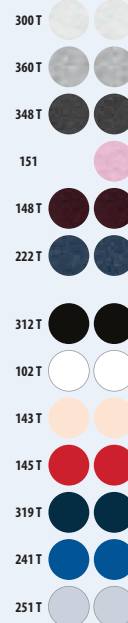

80% algodón Ringspun - 20% poliéster

XS	S	M	L	XL	XXL	3XL
70/48	71/51	72/54	73/57	74/60	75/63	76/66

13,1 KG
58 X 38 X 42 CM

XS	S	M	L	XL	XXL
62/44	63/47	64/50	65/53	66/56	67/59

10,4 KG
54 X 38 X 36 CM

jaspeados