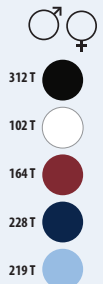

SOL'S EXCESS 17020

POPELÍN STRETCH 140
97% algodón - 3% elastano

	XS	S	M	L	XL	XXL	3XL
A/B	62/45	64/48	66/51	68/54	70/57	72/60	73/63

4,3 KG
55 X 36 X 17 CM
1 20

SOL'S BROADWAY 17030

POPELÍN STRETCH 140
97% algodón - 3% elastano

	S	M	L	XL	XXL	3XL	4XL	5XL
A/B	76/54	78/57	80/60	82/63	84/66	86/69	88/72	88/75

	S	M	L	XL	XXL	3XL	4XL	5XL
cm	37-38	39-40	41-42	43-44	45-46	47-48	49-50	50/51

6,1 KG
57 X 37 X 30 CM
1 20