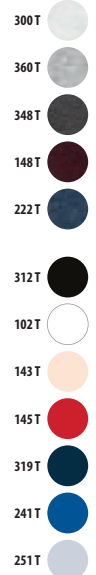

80% algodón Ringspun - 20% poliéster

XS	S	M	L	XL	XXL	3XL
67/48	68/51	69/54	70/57	71/60	72/63	73/66

14 KG
58 X 38 X 42 CM

XS	S	M	L	XL	XXL
62/44	63/47	64/50	65/53	66/56	67/59

11,8 KG
52 X 38 X 46 CM

jaspeados